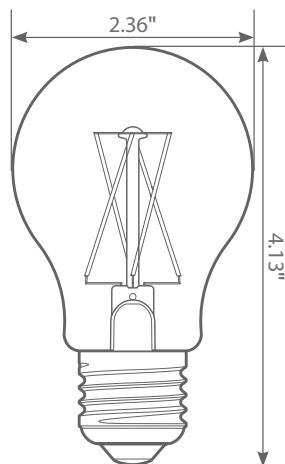

Product Dimensions